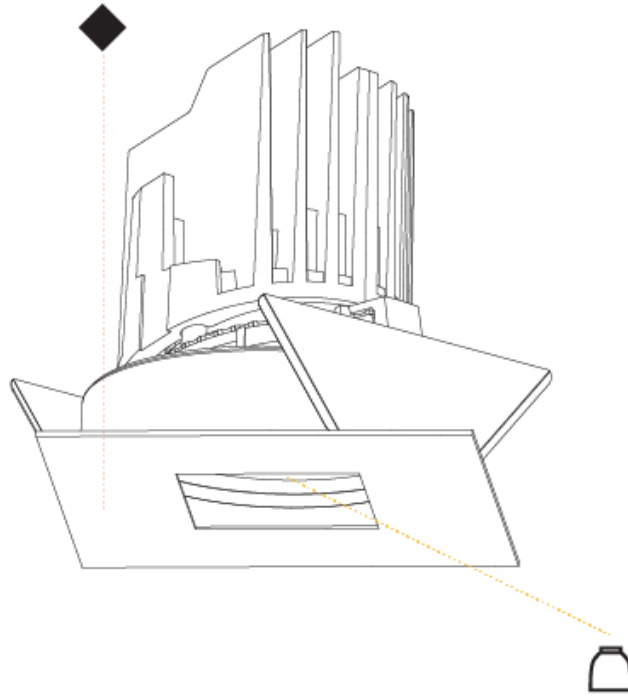

BIONIQ SQUARE PINHOLE RECESSED

A35554-

PROJECT

TYPE

SPECIFIER

QUANTITY

DATE