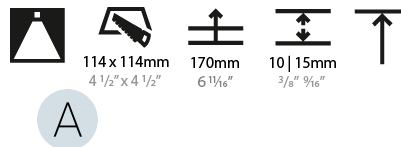

GENERAL

Series: Bioniq
Subseries: Bioniq Square Deep
Brand: Prolicht
Division: Architectural
Mounting Type: Recessed
Mounting Location: Ceiling
Subcategory: Downlight

PHYSICAL

Shape: Square
Length (mm): 119
Length (in): 4 ¹¹/₁₆
Width (mm): 119
Width (in): 4 ¹¹/₁₆
Depth (mm): 150
Depth (in): 5 ⁷/₈
Ceiling Thickness (mm): 10 / 12.5 / 15
Ceiling Thickness (in): 3/8 or 1/2 or 9/16
Min. Recessing Depth (mm): 170
Min. Recessing Depth (in): 6 ¹¹/₁₆
Light Distribution: Downlight
Weight (kg): 0.592
Weight (lbs): 1.31
Fixture Finish: SSR / BKV / CWI / CRY / HAB / LAG / UFT / ITA / RUA / RUR / MIC / FTG / MYG / TWT / LOD / PUS / FRO / FUP / KIA / POP / BLS / SPG / MEY / GOH / GUM / CHC / COM / ABZ / JAG / OBR / MOS / ROR
Fixture Material: Aluminum Die Cast
Cut-out Measurements: 114mm / 4 1/2" x 114mm / 4 1/2"

ELECTRICAL

Lamp Type: LED (Zhaga Standard)
Total Output Wattage (W): 15
Dimming: Dali Dimming
Driver Included: No
Driver Location: Recessed Housing
Driver Type: Constant Current 120Vac
Housing: See components
Input Voltage (V): 120
Constant Current (MA): 350

LED

Number of LEDs: 1
Color Temperature (°K): Warm Dim
Max. Delivered Lumen (lm): 760
Nominal Lumen (lm): 1140
CRI: >90 CRI
Lamp Life (hrs): 50000

OPTICAL

Reflector: 20 / 40 / 60
Adjustability: Rotational 35°; Tilt 30°

RATINGS AND CERTIFICATIONS

Certified By: Certified for North American Standards
IP rating: IP20