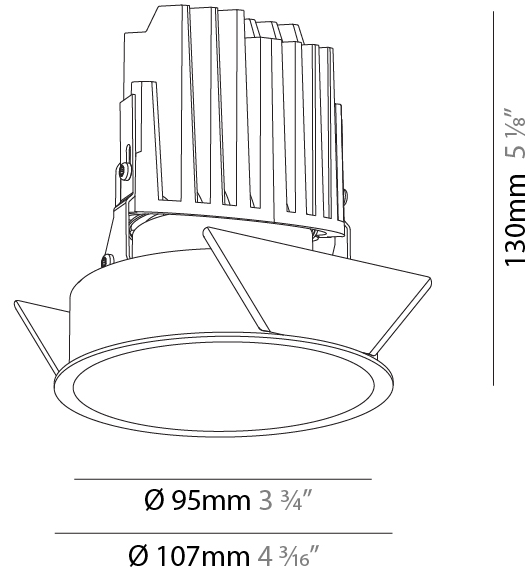

GENERAL

Series: Bioniq
Subseries: Bioniq Round Deep
Brand: Prolicht
Division: Architectural
Mounting Type: Recessed
Mounting Location: Ceiling
Subcategory: Downlight

PHYSICAL

Shape: Round
Diameter (mm): 107
Diameter (in): 4 3/16
Height (mm): 130
Height (in): 5 1/8
Ceiling Thickness (mm): 10 / 12.5 / 15
Ceiling Thickness (in): 3/8 or 1/2 or 9/16
Min. Recessing Depth (mm): 150
Min. Recessing Depth (in): 5 7/8
Light Distribution: Downlight
Weight (kg): 0.506
Weight (lbs): 1.12
Fixture Finish: SSR / BKV / CWI / CRY / HAB / LAG / UFT / ITA / RUA / RUR / MIC / FTG / MYG / TWT / LOD / PUS / FRO / FUP / KIA / POP / BLS / SPG / MEY / GOH / GUM / CHC / COM / ABZ / JAG / OBR / MOS / ROR
Fixture Material: Aluminum Die Cast
Cut-out Measurements: 98mm / 3 7/8"

ELECTRICAL

Lamp Type: LED (Zhaga Standard)
Total Output Wattage (W): 15
Dimming: Dali Dimming
Driver Included: No
Driver Location: Recessed Housing
Driver Type: Constant Current - 120Vac
Housing: See components
Input Voltage (V): 120
Constant Current (MA): 350

LED

Number of LEDs: 1
Color Temperature (°K): Warm Dim
Max. Delivered Lumen (lm): 760
Nominal Lumen (lm): 1140
CRI: >90 CRI

OPTICAL

Reflector: 20 / 40 / 60

RATINGS AND CERTIFICATIONS

Certified By: Certified for North American Standards
IP rating: IP20