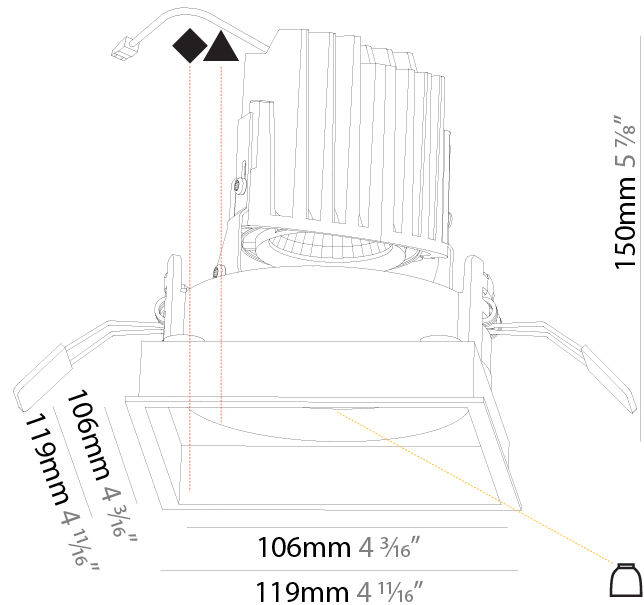

GENERAL

Series: Bioniq
Subseries: Bioniq Square Deep
Brand: Prolicht
Division: Architectural
Mounting Type: Recessed
Mounting Location: Ceiling
Subcategory: Downlight

PHYSICAL

Shape: Square
Length (mm): 119
Length (in): 4 ¹¹/₁₆
Width (mm): 119
Width (in): 4 ¹¹/₁₆
Depth (mm): 150
Depth (in): 5 ⁷/₈
Ceiling Thickness (mm): 10 / 12.5 / 15
Ceiling Thickness (in): 3/8 or 1/2 or 9/16
Min. Recessing Depth (mm): 170
Min. Recessing Depth (in): 6 ¹¹/₁₆
Light Distribution: Downlight
Weight (kg): 0.592
Weight (lbs): 1.31
Fixture Finish: SSR / BKV / CWI / CRY / HAB / LAG / UFT / ITA / RUA / RUR / MIC / FTG / MYG / TWT / LOD / PUS / FRO / FUP / KIA / POP / BLS / SPG / MEY / GOH / GUM / CHC / COM / ABZ / JAG / OBR / MOS / ROR
Fixture Material: Aluminum Die Cast
Cut-out Measurements: 114mm / 4 1/2" x 114mm / 4 1/2"

ELECTRICAL

Lamp Type: LED (Zhaga Standard)
Total Output Wattage (W): 15
Dimming: Dali Dimming
Driver Included: No
Driver Location: Recessed Housing
Driver Type: Constant Current 120Vac
Housing: See components
Input Voltage (V): 120
Constant Current (MA): 350

LED

Number of LEDs: 1
Color Temperature (°K): Warm Dim
Max. Delivered Lumen (lm): 760
Nominal Lumen (lm): 1140
CRI: >90 CRI
Lamp Life (hrs): 50000

OPTICAL

Reflector: 20 / 40 / 60
Adjustability: Rotational 35°; Tilt 30°

RATINGS AND CERTIFICATIONS

Certified By: Certified for North American Standards
IP rating: IP20