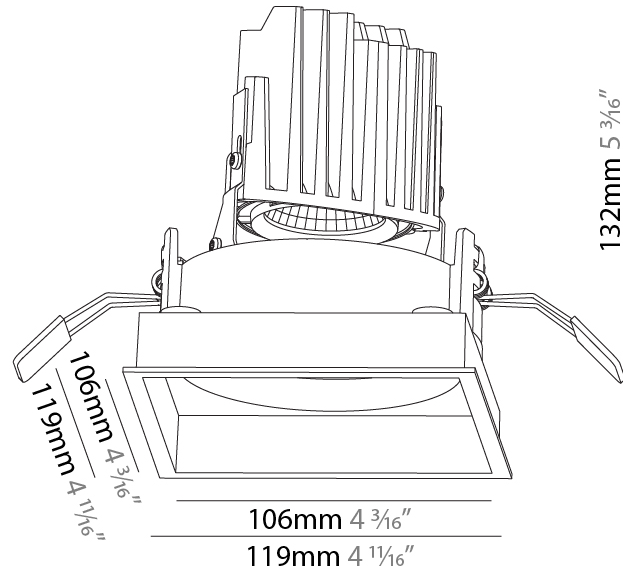

GENERAL

Series: Bioniq
Subseries: Bioniq Square Adjustable
Brand: Prolicht
Division: Architectural
Mounting Type: Recessed
Mounting Location: Ceiling
Subcategory: Downlight

PHYSICAL

Shape: Square
Length (mm): 119
Length (in): 4 ¹¹/₁₆
Width (mm): 119
Width (in): 4 ¹¹/₁₆
Depth (mm): 132
Depth (in): 5 ³/₁₆
Min. Recessing Depth (mm): 150
Min. Recessing Depth (in): 5 ⁷/₈
Light Distribution: Adjustable / Downlight
Weight (kg): 0.544
Weight (lbs): 1.2
Fixture Finish: SSR / BKV / CWI / CRY / HAB / LAG / UFT / ITA / RUA / RUR / MIC / FTG / MYG / TWT / LOD / PUS / FRO / FUP / KIA / POP / BLS / SPG / MEY / GOH / GUM / CHC / COM / ABZ / JAG / OBR / MOS / ROR
Fixture Material: Aluminum Die Cast
Cut-out Measurements: 114mm / 4 1/2" x 114mm / 4 1/2"

ELECTRICAL

Lamp Type: LED (Zhaga Standard)
Total Output Wattage (W): 15
Dimming: Dali Dimming
Driver Included: No
Driver Location: Recessed Housing
Driver Type: Constant Current - 120Vac
Housing: See components
Input Voltage (V): 120
Constant Current (MA): 350

LED

Number of LEDs: 1
Color Temperature (°K): Warm Dim
Max. Delivered Lumen (lm): 760
Nominal Lumen (lm): 1140
CRI: >90 CRI
Lamp Life (hrs): 50000

OPTICAL

Reflector°: 20 / 40 / 60
Adjustability: Rotational 355°; Tilt 30°

RATINGS AND CERTIFICATIONS

Certified By: Certified for North American Standards
IP rating: IP20