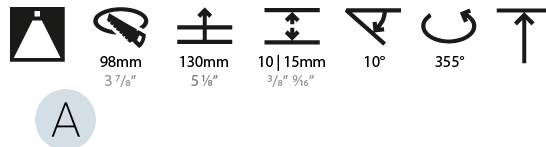

GENERAL

Series: Bioniq
Subseries: Bioniq Round Semi Adjustable
Brand: Prolicht
Division: Architectural
Mounting Type: Recessed
Mounting Location: Ceiling
Subcategory: Downlight

PHYSICAL

Shape: Round
Diameter (mm): 107
Diameter (in): 4 3/16
Height (mm): 112
Height (in): 4 7/16
Ceiling Thickness (mm): 10 / 12.5 / 15
Ceiling Thickness (in): 3/8 or 1/2 or 9/16
Min. Recessing Depth (mm): 130
Min. Recessing Depth (in): 5 1/8
Light Distribution: Adjustable / Downlight
Weight (kg): 0.435
Weight (lbs): 0.96
Fixture Finish: SSR / BKV / CWI / CRY / HAB / LAG / UFT / ITA / RUA / RUR / MIC / FTG / MYG / TWT / LOD / PUS / FRO / FUP / KIA / POP / BLS / SPG / MEY / GOH / GUM / CHC / COM / ABZ / JAG / OBR / MOS / ROR
Fixture Material: Aluminum Die Cast
Cut-out Measurements: 98mm / 3 7/8"

ELECTRICAL

Lamp Type: LED (Zhaga Standard)
Total Output Wattage (W): 15
Dimming: Dali Dimming
Driver Included: No
Driver Location: Recessed Housing
Driver Type: Constant Current - 120Vac
Housing: See components
Input Voltage (V): 120
Constant Current (MA): 350

LED

Number of LEDs: 1
Color Temperature (°K): Warm Dim
Max. Delivered Lumen (lm): 760
Nominal Lumen (lm): 1140
CRI: >90 CRI
Lamp Life (hrs): 50000

OPTICAL

Reflector: 20 / 40 / 60
Adjustability: Rotational 355°, Tilt 10°

RATINGS AND CERTIFICATIONS

Certified By: Certified for North American Standards
IP rating: IP20